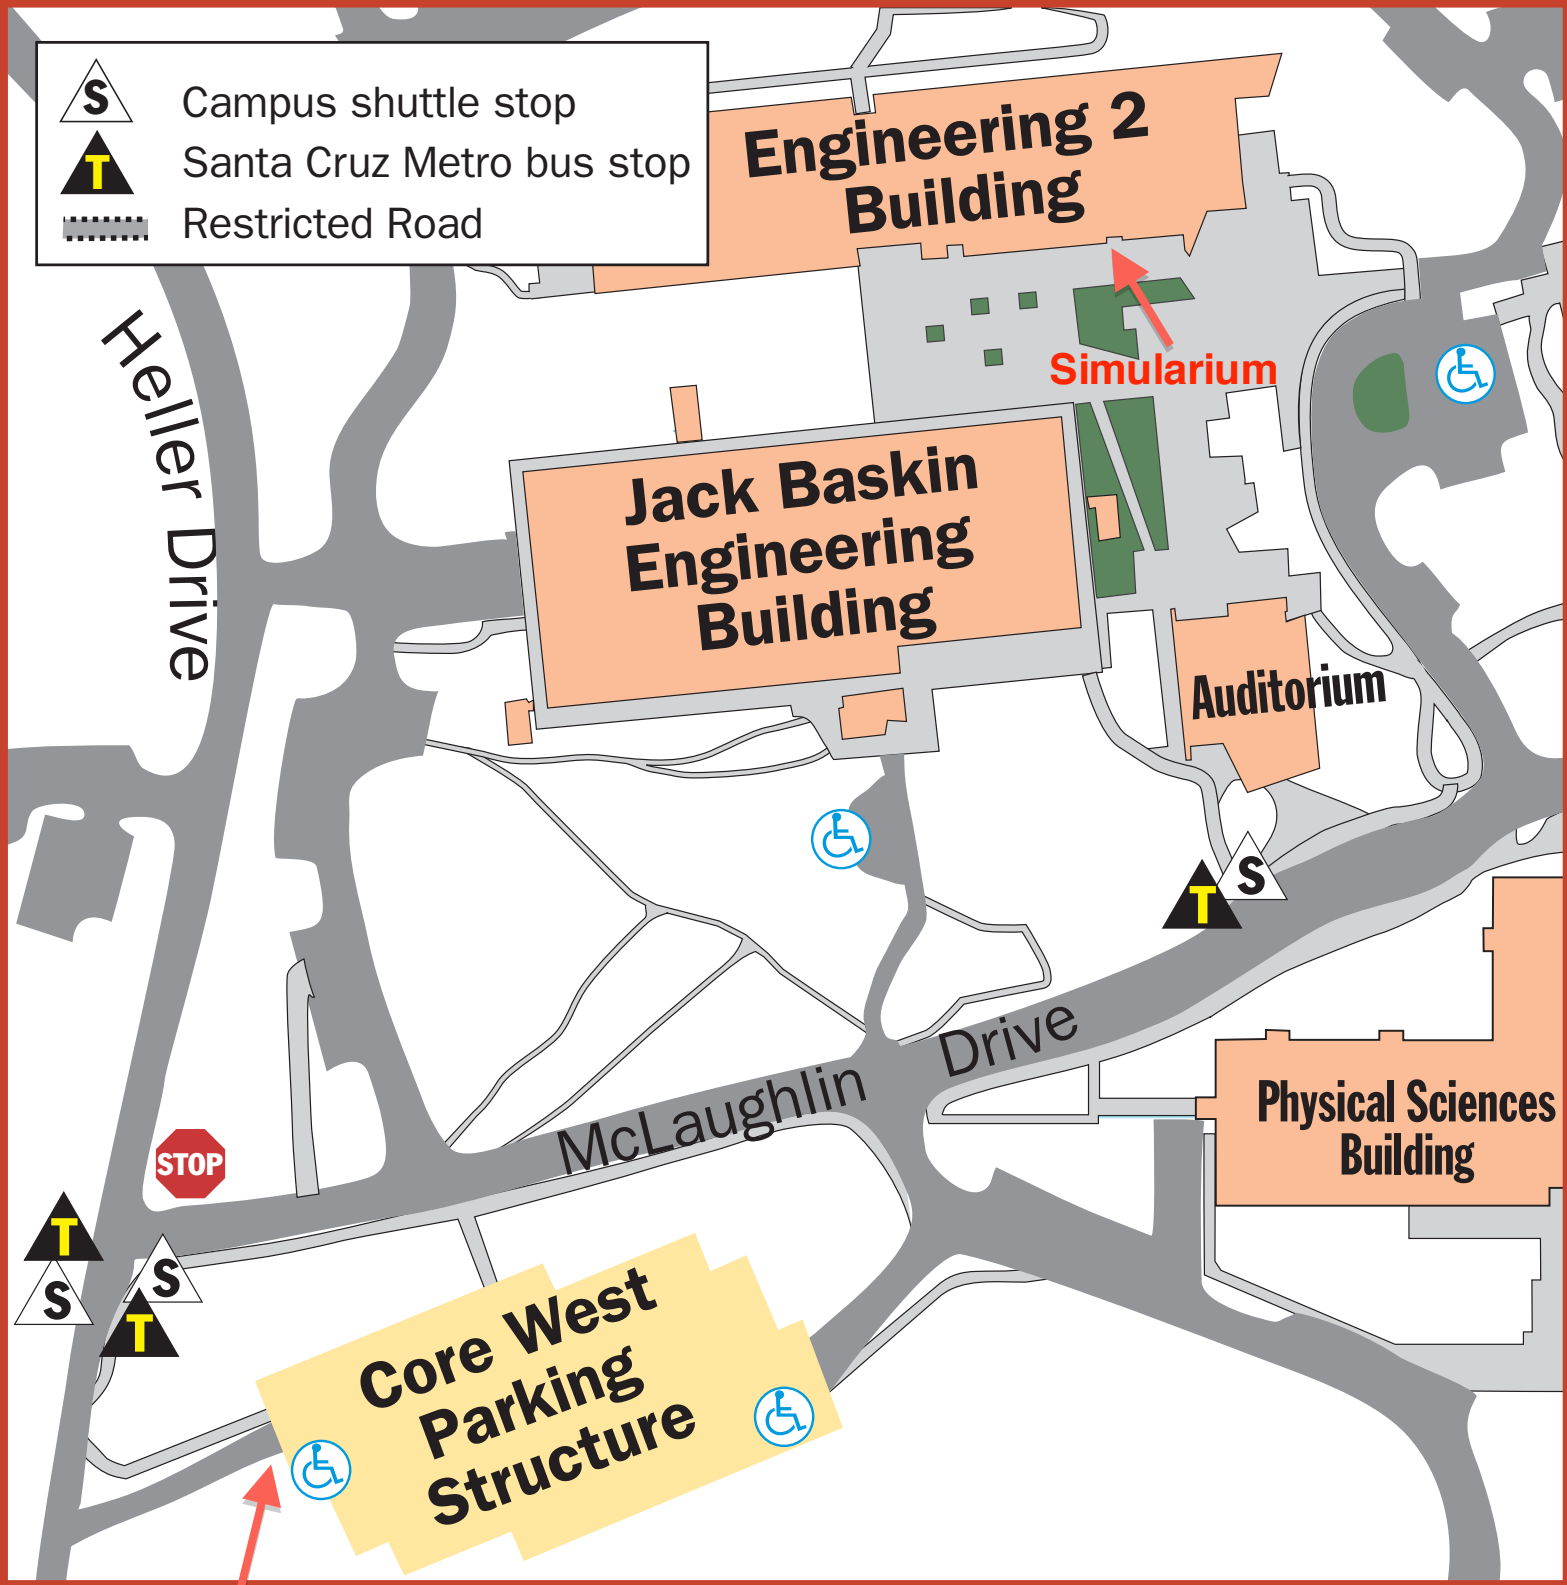

	Campus shuttle stop
	Santa Cruz Metro bus stop
	Restricted Road

**Galaxy Workshop  
Parking**