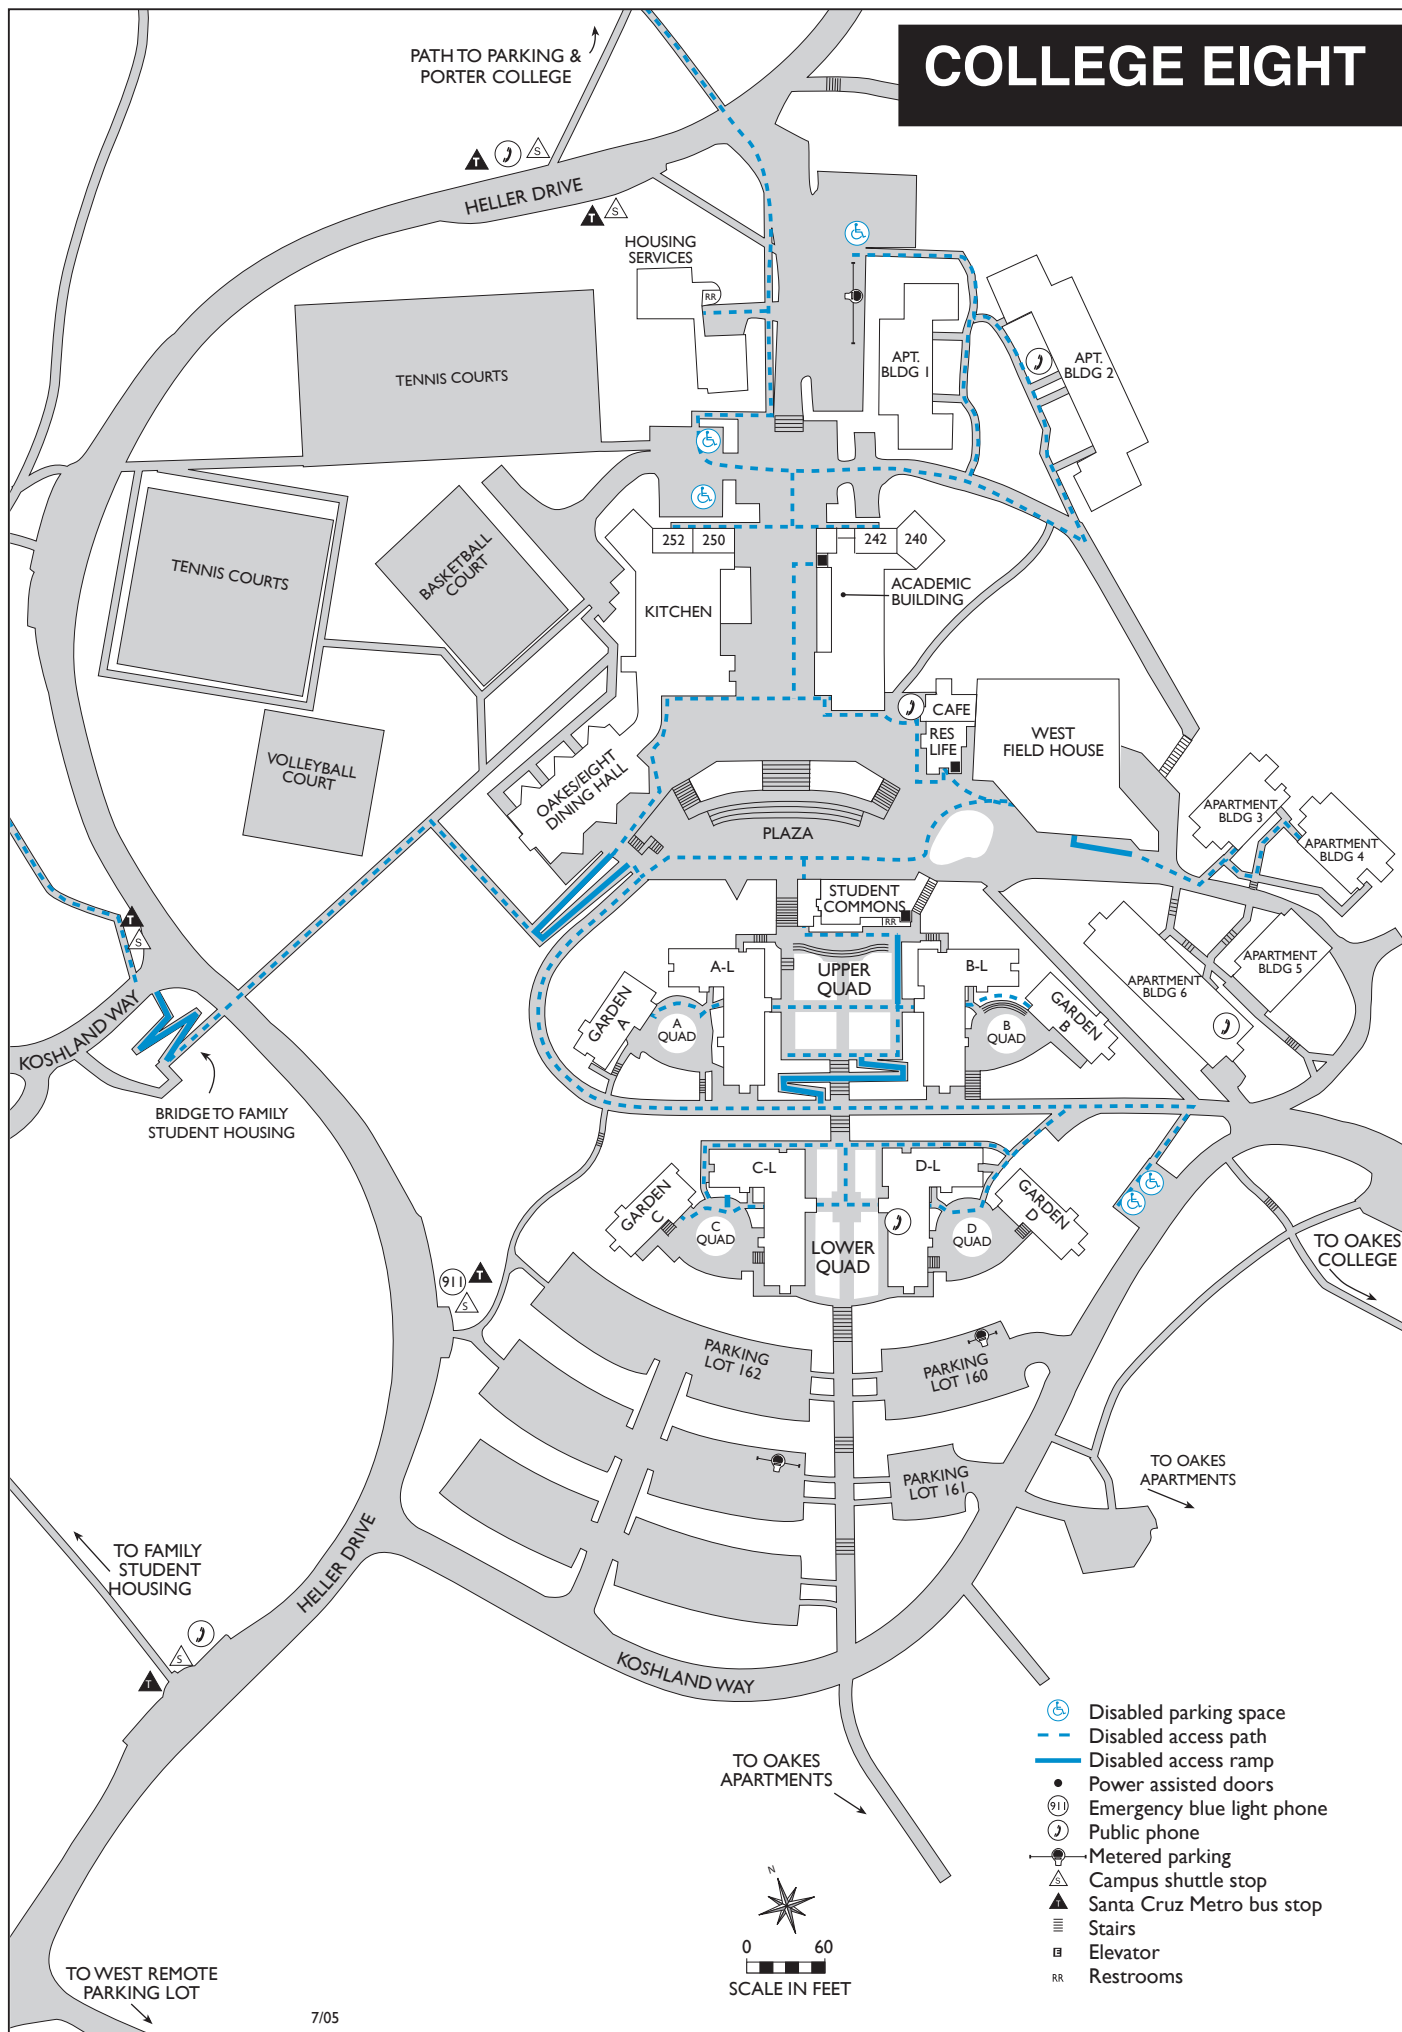

COLLEGE EIGHT

- Disabled parking space
- Disabled access path
- Disabled access ramp
- Power assisted doors
- Emergency blue light phone
- Public phone
- Metered parking
- Campus shuttle stop
- Santa Cruz Metro bus stop
- Stairs
- Elevator
- Restrooms